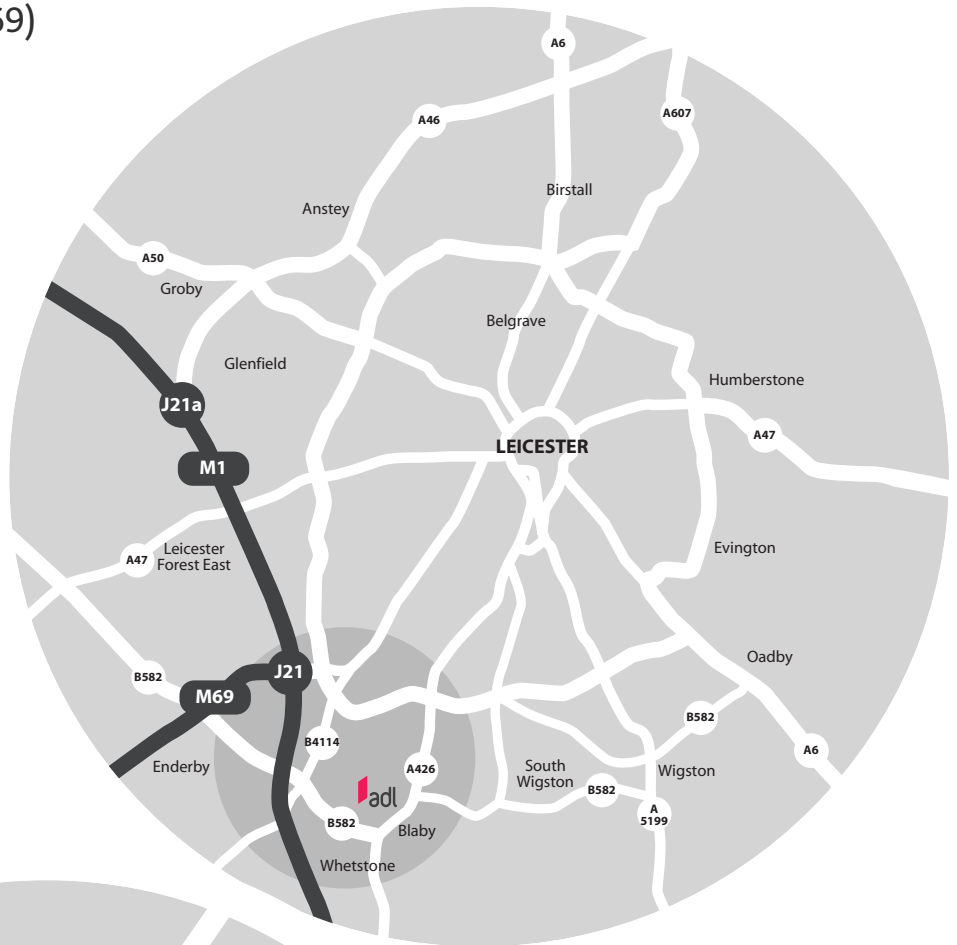

How to find us

From M1 Junction 21 (& M69)

Leave the M1 at junction 21, and follow signposts to Leicester on the A5460. In 0.48m branch left, then merge onto the A563 (signposted Ring Road, Leicester).

When you reach the Fosse Park Junction (in 0.60m) keep in right hand lane then at traffic signals turn right onto Narborough Road South - B4114 (signposted Enderby).

In 0.97m at Foxhunter roundabout take the 1st exit onto Blaby Road - B582 (signposted Blaby).

In 1.05m at roundabout take the 2nd exit onto the A426. Take the first left into Winchester Avenue and ADL will be nearly opposite you in Unit 2a where we look forward to welcoming you.