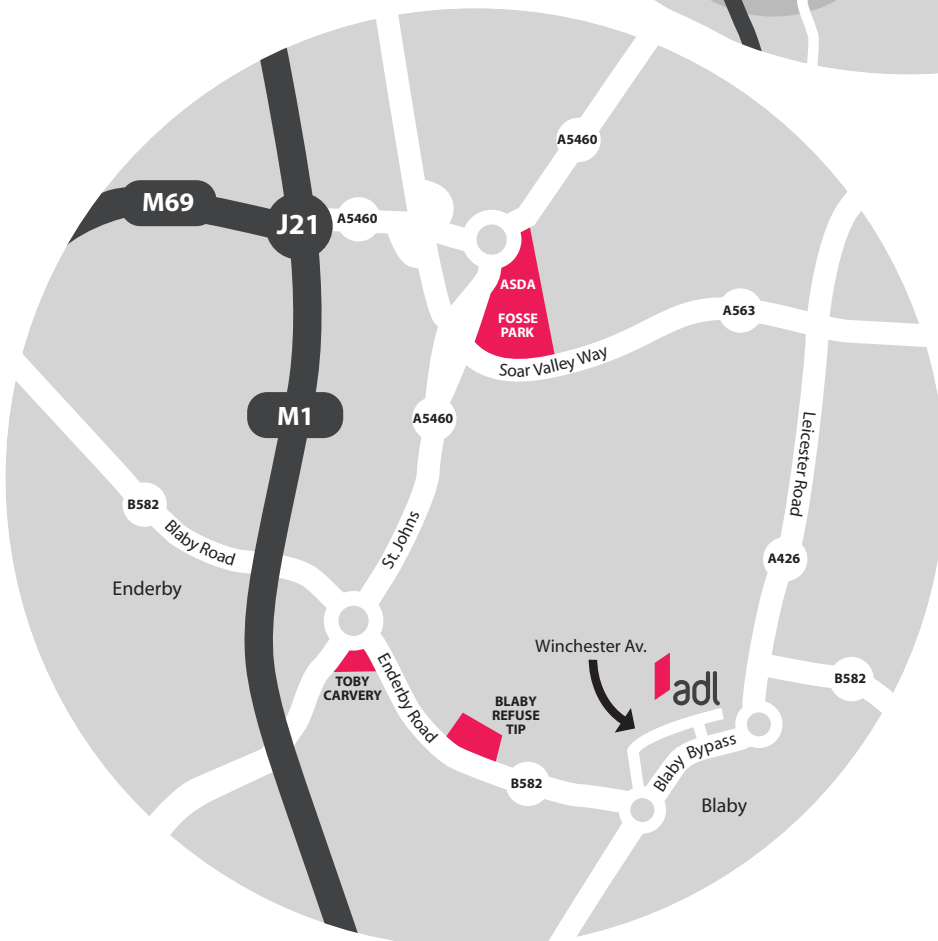

How to find us

From M1 Junction 21 (& M69)

Leave the M1 at junction 21, and follow signposts to Leicester on the A5460. In 0.48m branch left, then merge onto the A563 (signposted Ring Road, Leicester).

When you reach the Fosse Park Junction (in 0.60m) keep in right hand lane then at traffic signals turn right onto Narborough Road South - B4114 (signposted Enderby).

In 0.97m at Foxhunter roundabout take the 1st exit onto Blaby Road - B582 (signposted Blaby).

In 1.05m at roundabout take the 2nd exit onto the A426. Take the first left into Winchester Avenue and ADL will be nearly opposite you in Unit 2a where we look forward to welcoming you.